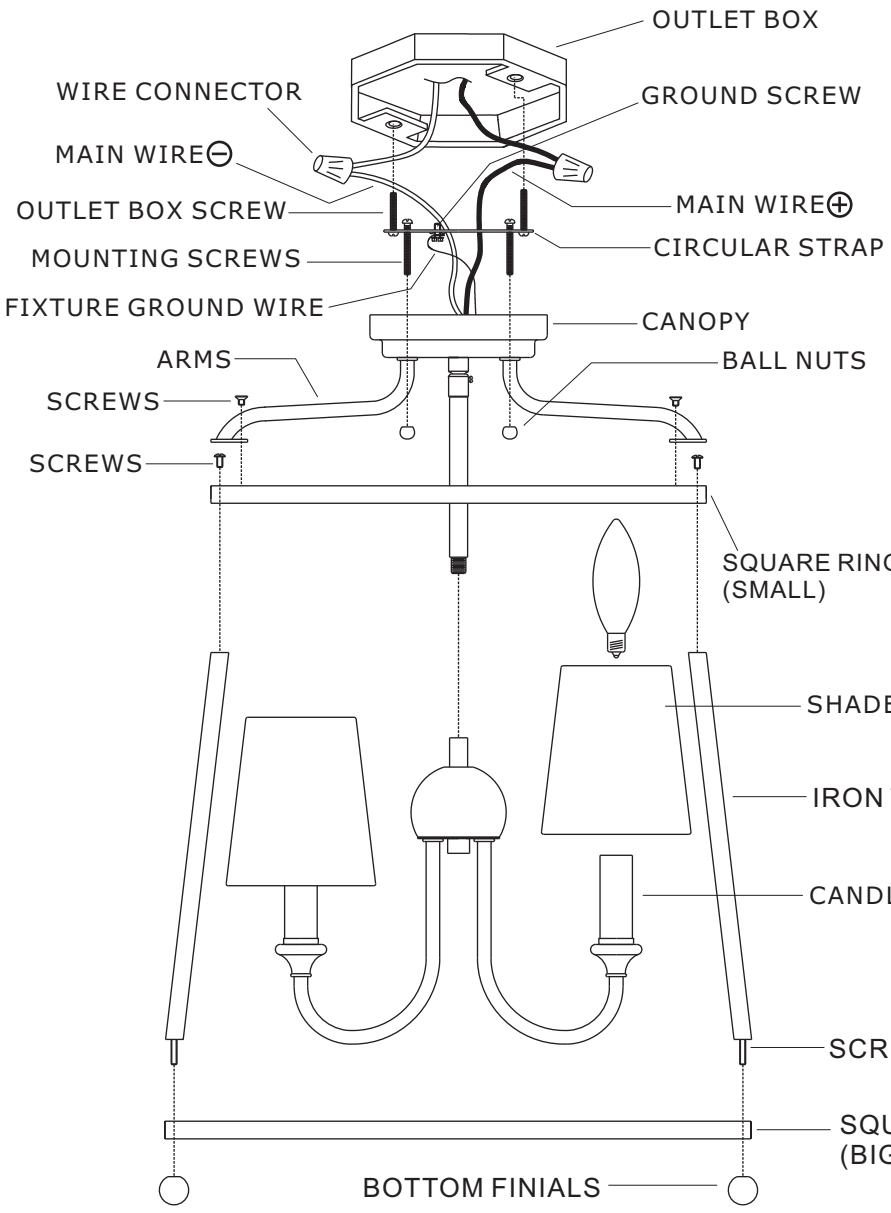

CRYSTORAMA

1958

95 Cantiague Rock Road, Westbury NY 11590
 ph: 516.931.9090 fax: 516.931.1254
info@crystorama.com www.crystorama.com

MODEL #: 2243-DB
ASSEMBLY AND DRESSING INSTRUCTIONS

WARNING:

Electrical Danger Turn Power off

All electrical components must be installed by a licensed electrician in accordance with the National Electric Code and the appropriate local electrical codes.

You will need 4 Candelabra B10 bulbs. 40 Watts recommended 60 Watts max. Bulb not included. USE LED BULBS FOR EXTENDED USE